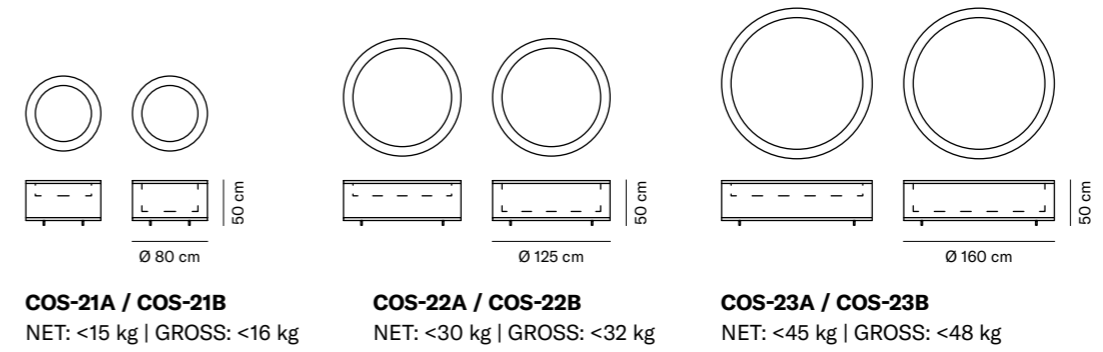

Benches

Finishes

Planters

Finishes

*Ask our sales department for prices: vilagrassa@vilagrassa.com