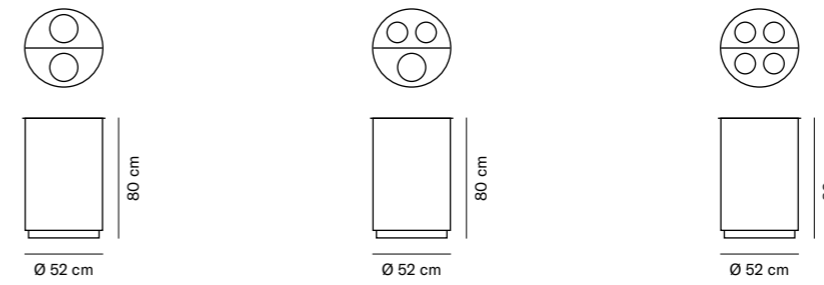

# Neptuno

by Studio Vilagrassa

**NEP-12**  
Capacity: 90 L  
NET: 30 kg | GROSS: 31 kg

**NEP-13**  
Capacity: 90 L  
NET: 30 kg | GROSS: 31 kg

**NEP-14**  
Capacity: 90 L  
NET: 30 kg | GROSS: 31 kg

PERFORATED IRON  
+ AN-RAL 7016