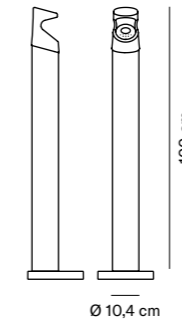

BIB-01-B
NET: 11 kg | GROSS: 12 kg

AN-RAL 7016

BIB-01 Ashtray	285,45 €
BIB-01-B Free-standing ashtray	395,00 €
BIB-10 Floor anchoring	36,00 €

---

*Custom finish under request.