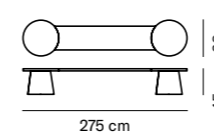

Small benches

NOR-12-P
NET: 75 kg | GROSS: 80 kg