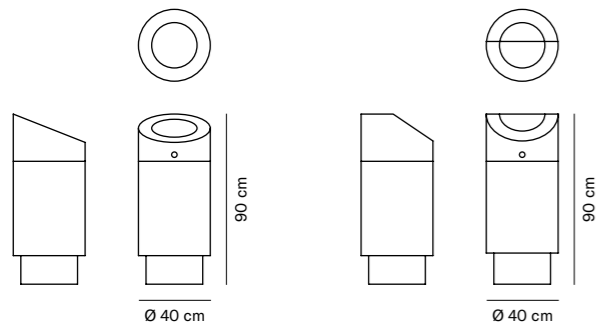

Bilbao

by Studio Vilagrassa