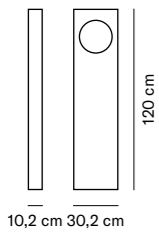

Ash

by 2-0 Disseny

ASH-01-C
NET: 17 kg | GROSS: 18 kg

BL-RAL 9005

ASH-01-C Ashtray	747,50 €

---

*Custom finish under request.