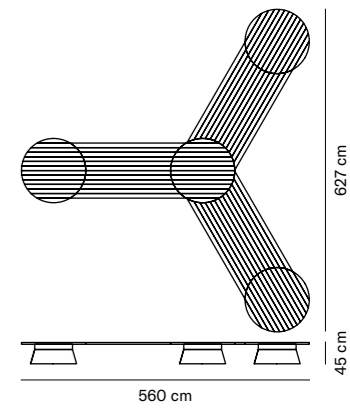

## Large benches

**NOR-10-G / NOR-11-G**  
NET: 40 kg | GROSS: 45 kg

**NOR-12-G**  
NET: 130 kg | GROSS: 150 kg

**NOR-13-G**  
NET: 190 kg | GROSS: 225 kg

**NOR-14-G**  
NET: 260 kg | GROSS: 300 kg