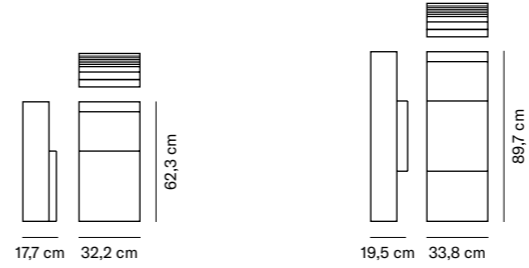

Mercuri

by Grup Bonamusa