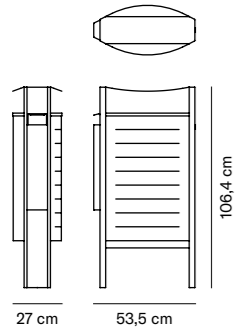

Opal

by Sergi Fernández