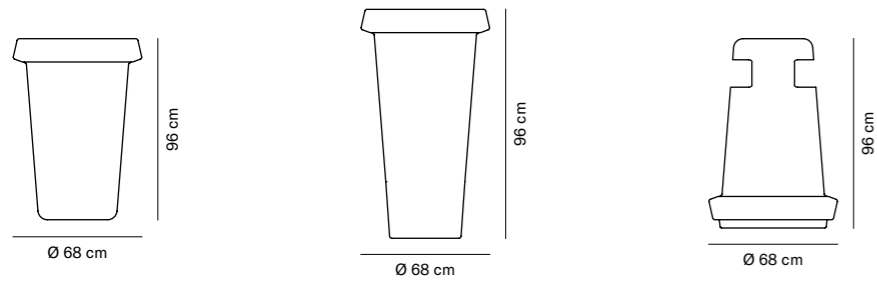

GIR-01

Capacity: 165 L
NET: 8 kg | GROSS: 9 kg

GIR-02

Capacity: 165 L
NET: 11 kg | GROSS: 12 kg

GIR-03

Capacity: 165 L
NET: 39 kg | GROSS: 40 kg

GIR-11

Capacity: 165 L
NET: 8 kg | GROSS: 9 kg

GIR-33

Capacity: 165 L
NET: 39 kg | GROSS: 40 kg

	YELLOW POLYETHYLENE	BLUE POLYETHYLENE	GREY POLYETHYLENE
GIR-01 Container with 1 hole and locks	578,00 €	578,00 €	578,00 €
GIR-02 Recessed container with 1 hole and locks	587,00 €	587,00 €	587,00 €
GIR-03 Container with 2 holes and locks	722,00 €	722,00 €	722,00 €
GIR-11 Container with 1 hole and no locks	477,83 €	477,83 €	477,83 €
GIR-33 Container with 2 holes and no locks	712,00 €	712,00 €	712,00 €

*Custom finish under request.

Vinyl Options (price on request)

JUP-01-C

Capacity: 155 L
NET: 33/40 kg | GROSS: 34/41 kg

JUP-03

Capacity: 155 L
NET: 32/39 kg | GROSS: 33/40 kg

JUP-03-C

Capacity: 155 L
NET: 32/39 kg | GROSS: 33/40 kg

	AISI 304*	AISI 304 + TRANSPARENT POLYCARBONATE
JUP-01-C 1 waste bin with ashtray	1.549,13 €	1.322,10 €
JUP-03 3 waste bin	1.642,95 €	1.386,25 €
JUP-03-C 3 waste bin with ashtray	1.671,12 €	1.344,85 €

*AISI 316 available under request.
**Custom finish under request.

Vinyl Options (price on request)