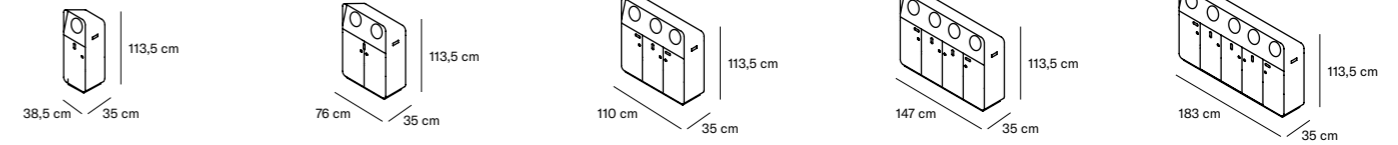

TTN-01-T
Capacity: 90 L
NET: 29 kg | GROSS: 31 kg

TTN-02-T
Capacity: 180 L
NET: 33 kg | GROSS: 36 kg

TTN-03-T
Capacity: 270 L
NET: 40 kg | GROSS: 44 kg

TTN-04-T
Capacity: 360 L
NET: 45 kg | GROSS: 49 kg

TTN-05-T
Capacity: 450 L
NET: 50 kg | GROSS: 55 kg