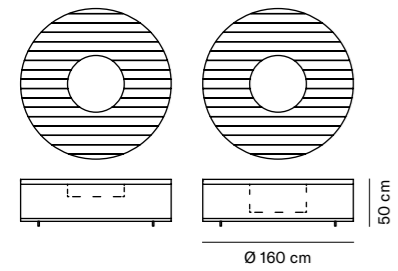

Benches

Finishes

Planters

Finishes

*Ask our sales department for prices: vilagrassa@vilagrassa.com