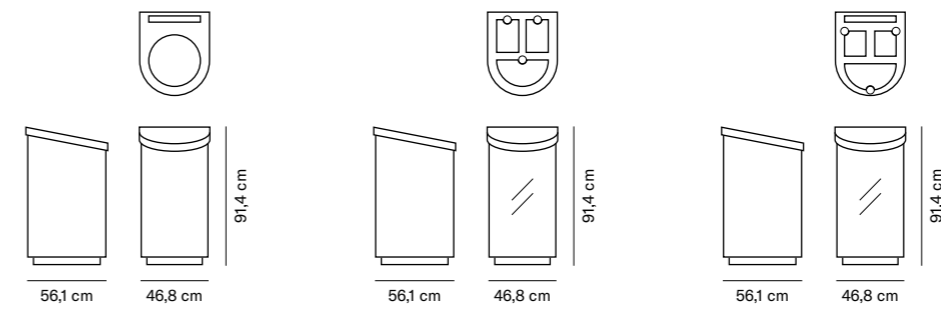

Vinyl Options (price on request)