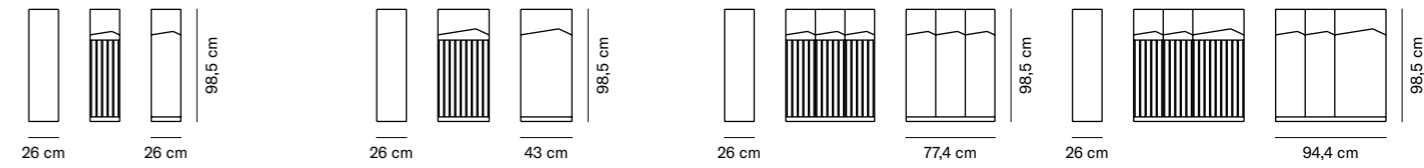

Ceres

by Studio Vilagrassa & Pol Cunillera