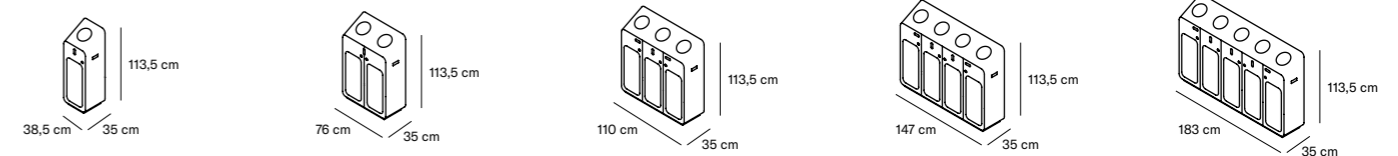

TTN-01-SEG
Capacity: 90 L
NET: 28 kg | GROSS: 30 kg

TTN-02-SEG
Capacity: 180 L
NET: 31 kg | GROSS: 34 kg

TTN-03-SEG
Capacity: 270 L
NET: 39 kg | GROSS: 43 kg

TTN-04-SEG
Capacity: 360 L
NET: 40 kg | GROSS: 44 kg

TTN-05-SEG
Capacity: 450 L
NET: 45 kg | GROSS: 50 kg