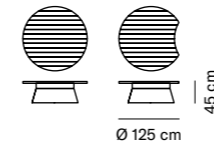

Large benches

NOR-10-G / NOR-11-G
NET: 40 kg | GROSS: 45 kg