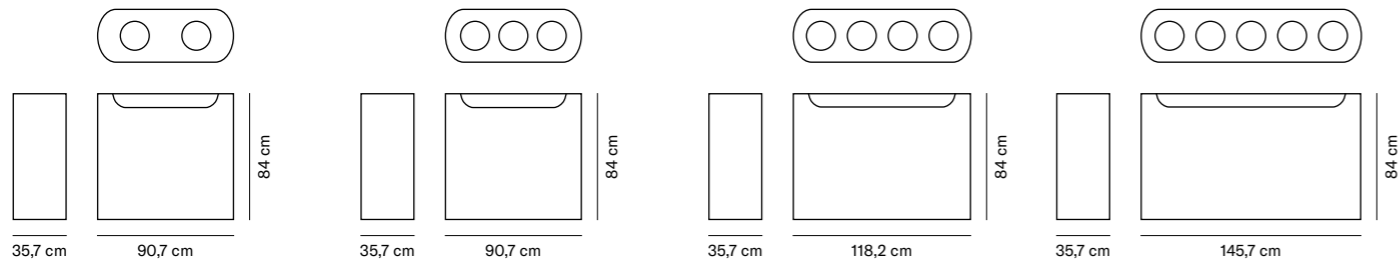

MEV-03
Capacity: 226 L (3 x 75,3 L)
NET: 28 kg | GROSS: 29 kg

MEV-04
Capacity: 300 L (4 x 75 L)
NET: 33 kg | GROSS: 34 kg

MEV-05
Capacity: 375 L (5 x 75 L)
NET: 38 kg | GROSS: 39 kg

MEV-02
Capacity: 226 L (2 x 113 L)
NET: 28 kg | GROSS: 29 kg