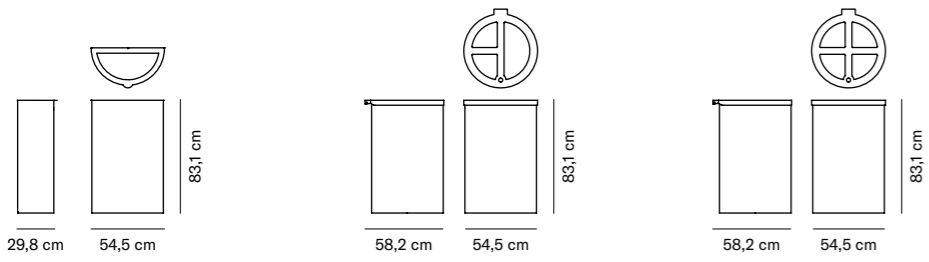

Saturno

by Studio Vilagrassa

SAT-10
Capacity: 90 L
NET: 12 kg | GROSS: 13 kg

SAT-03
Capacity: 110 L
NET: 26 kg | GROSS: 27 kg

SAT-04
Capacity: 110 L
NET: 26 kg | GROSS: 27 kg

	TRANSPARENT POLYCARBONATE	BL-RAL 9005	GR-RAL 9006
SAT-10 1-waste bin for bucket	689,00 €	621,00 €	621,00 €
SAT-10-A 1-waste bin with bag holder ring	583,68 €	518,53 €	518,53 €
SAT-03 3-waste bin for bucket	1.263,32 €	1.160,44 €	1.160,44 €
SAT-03-A 3-waste bin with bag holder ring	1.031,48 €	927,98 €	927,98 €
SAT-04 4-waste bin for bucket	1.404,08 €	1.279,88 €	1.279,88 €
SAT-04-A 4-waste bin with bag holder ring	1.110,14 €	1.002,50 €	1.002,50 €

*Custom finish under request.

Accessories

SAT-CUB-02 Transparent inner bucket (1/2)	251,51 €
SAT-CUB-04 Transparent inner bucket (1/4)	204,74 €