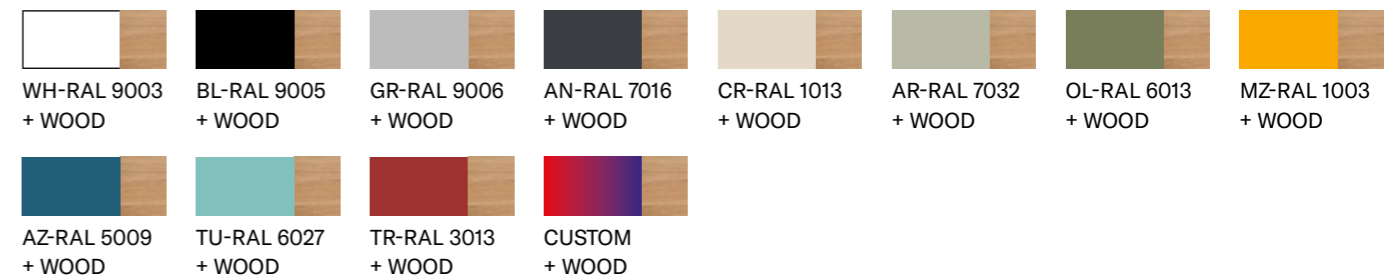

Finishes

*Ask our sales department for prices: vilagrasa@vilagrasa.com

*Ask our sales department for prices: vilagrasa@vilagrasa.com