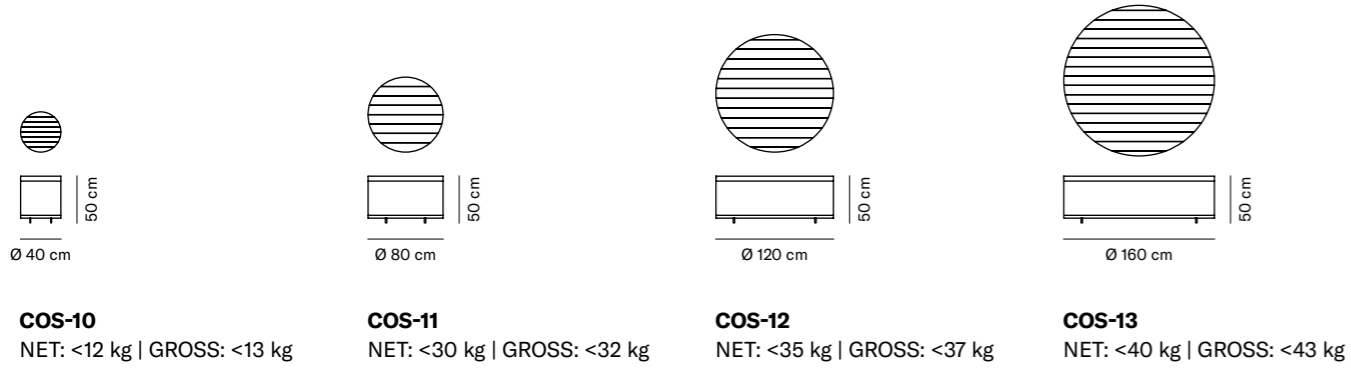

Benches

Finishes

Planters

Finishes

*Ask our sales department for prices: vilagrassa@vilagrassa.com