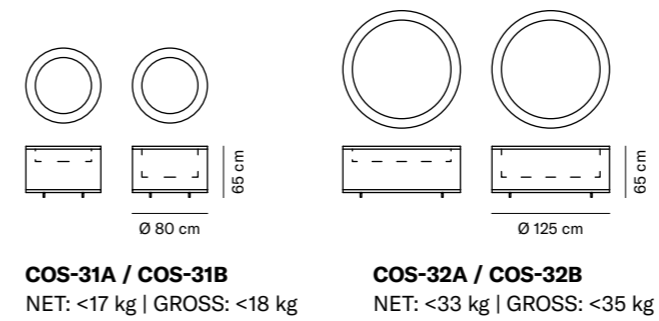

Benches

Finishes

Planters

Finishes

*Ask our sales department for prices: vilagrassa@vilagrassa.com