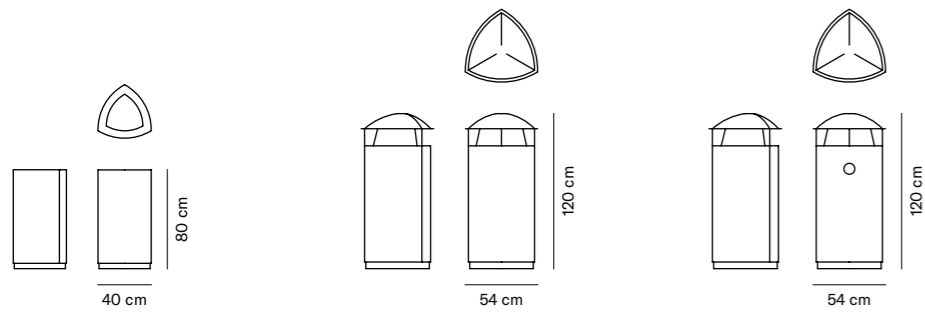

# Artria

by TEC Studio

**ART-01**  
Capacity: 50 L  
NET: 25 kg | GROSS: 26 kg

**ART-01-T**  
Capacity: 100 L  
NET: 33 kg | GROSS: 34 kg

**ART-01-T-C**  
Capacity: 100 L  
NET: 34 kg | GROSS: 35 kg

Model	AN-RAL 7016	AISI 304*
<b>ART-01</b> 1 waste bin	1.025,88 €	--
<b>ART-01-T</b> 1 waste bin with lid	2.323,13 €	2.394,75 €
<b>ART-01-T-C</b> 1 waste bin with lid and ashtray	2.362,98 €	2.466,80 €