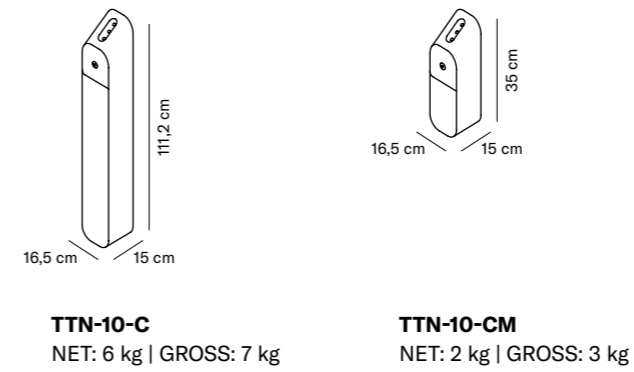

Titan

by Studio Vilagrassa & Plumartis