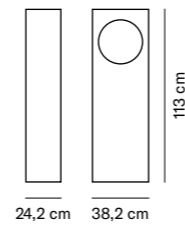

# Ash

by 2-0 Disseny

**ASH-01**  
Capacity: 64 L  
NET: 17 kg | GROSS: 18 kg

<b>ASH-01</b> 1 waste bin	1.500,80 €
------------------------------	------------

\*Custom finish under request.