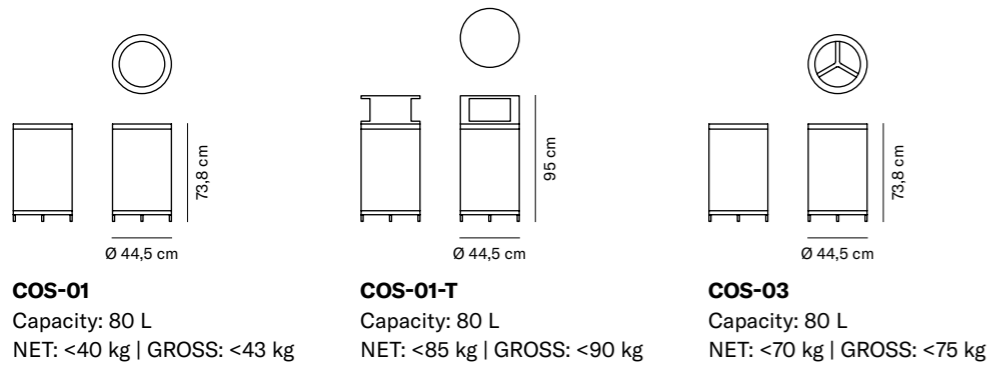

Cosmos

by Francesc Vilaró

COS-01
Capacity: 80 L
NET: <40 kg | GROSS: <43 kg

COS-01-T
Capacity: 80 L
NET: <85 kg | GROSS: <90 kg

COS-03
Capacity: 80 L
NET: <70 kg | GROSS: <75 kg

RAL*

COS-01 Interior bin, 1 waste, no lid	940,22 €
COS-01-X Outdoor bin, 1 waste, no lid	1.132,47 €
COS-01-T Interior bin, 1 waste, with lid	1.324,88 €
COS-01-X-T Outdoor bin, 1 waste, with lid	1.501,91 €
COS-03 Interior bin, 3 wastes, no lid	1.199,16 €
COS-03-X Outdoor bin, 3 wastes, no lid	1.288,86 €

*RAL finishes →