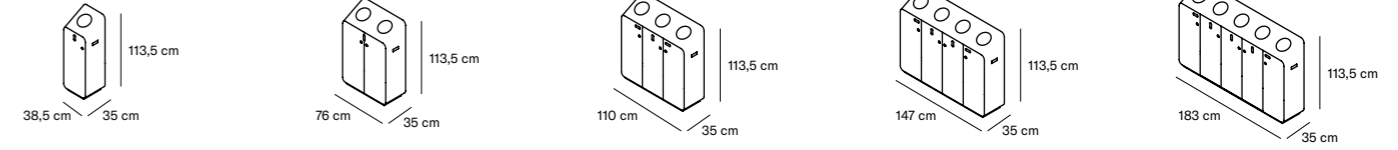

# Titan

by Studio Vilagrassa & Plumartis

**TTN-01**  
Capacity: 90 L  
NET: 29 kg | GROSS: 31 kg

**TTN-02**  
Capacity: 180 L  
NET: 33 kg | GROSS: 36 kg

**TTN-03**  
Capacity: 270 L  
NET: 40 kg | GROSS: 44 kg