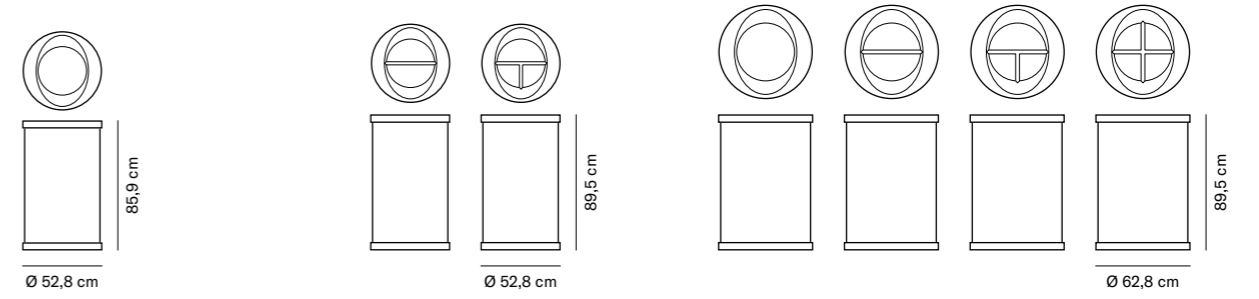

Plutón

by Studio Vilagrassa