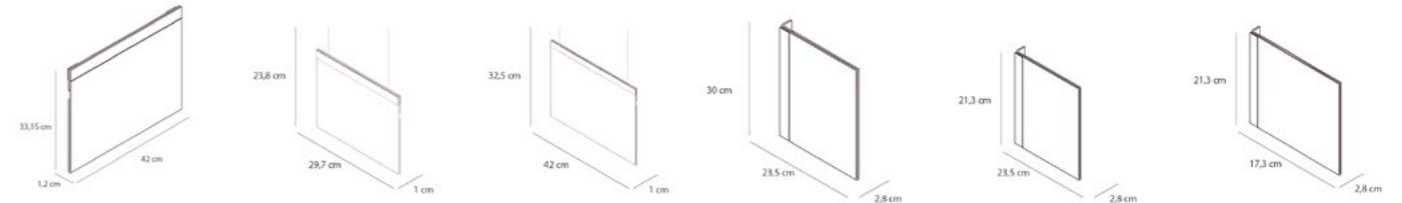

IND-M-11   **IND-M-12**   **IND-M-13**   **IND-M-14**   **IND-M-15**   **IND-M-16**

IND-M-17   **IND-H-01**   **IND-H-02**   **IND-F-01**   **IND-F-02**   **IND-F-03**