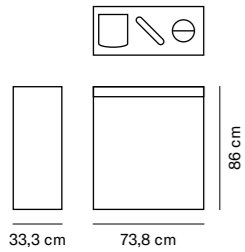

NCL-03-S-L-Ce
Capacity: 175 L
NET: 30 kg | GROSS: 31 kg