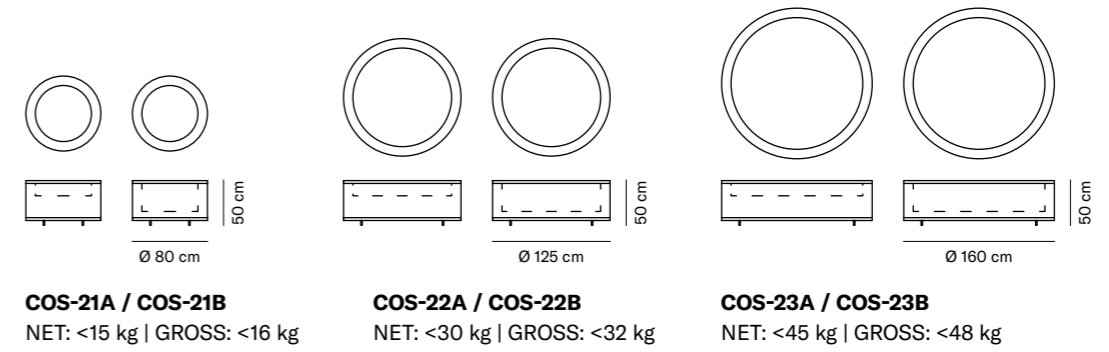

Benches

Finishes

Planters

Finishes

*Ask our sales department for prices: vilagrasa@vilagrasa.com