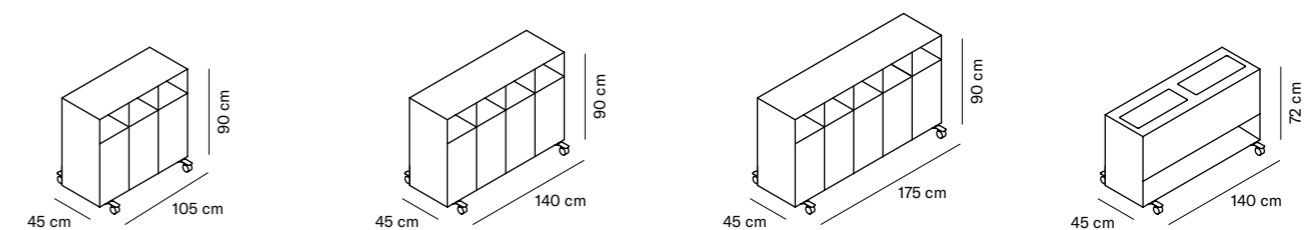

Waste bins

PAS-03-V Capacity: 270 L NET: 30 kg | GROSS: 35 kg	PAS-04-V Capacity: 360 L NET: 35 kg | GROSS: 40 kg	PAS-05-V Capacity: 450 L NET: 40 kg | GROSS: 45 kg	PAS-14 NET: 22 kg | GROSS: 25 kg

Planter

PAS-03-V Set of 3-waste litter bins	3.031,95 €
PAS-04-V Set of 4-waste litter bins	3.358,08 €
PAS-05-V Set of 5-waste litter bins	3.993,67 €
PAS-14 Planter	2.425,85 €
PAS-20-V Office cupboard with drawers	3.690,62 €
PAS-21-V Office cupboard with waste bins	4.484,88 €
PAS-30-V Double shelving	3.371,84 €
PAS-40-BB Bookcase with blackboard	3.847,80 €
PAS-40-TV-BB TV cabinet with Krevin® textile	4.214,24 €

*Custom finish under request.