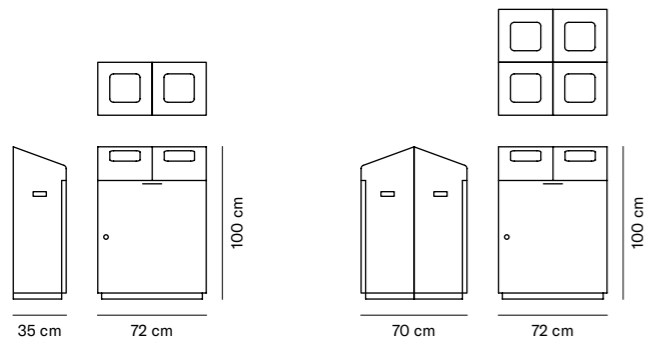

Hale

by Studio Vilagrassa