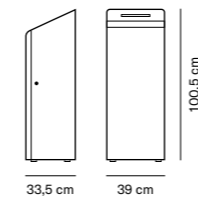

Check

by Roger Vancells

CHE-01
Capacity: 100 L
NET: 30 kg | GROSS: 31 kg

CHE-02
Capacity: 180 L
NET: 40 kg | GROSS: 41 kg