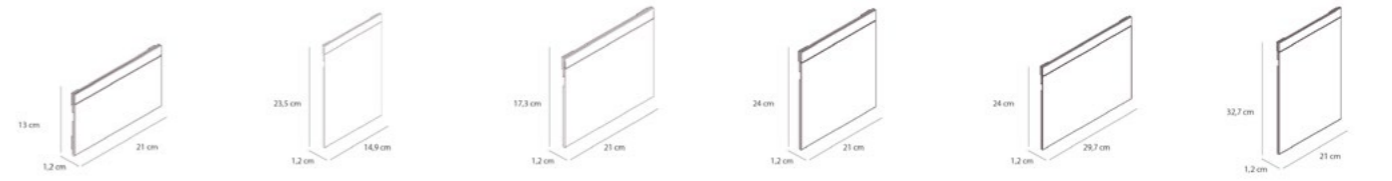

CUA-01 Polyurethane base	AISI + GREY	AISI + RED	AISI + GREEN	AISI + BLUE
	791,20 €	791,20 €	791,20 €	791,20 €
CUA-05 Cast iron base				
	789,00 €	789,00 €	789,00 €	789,00 €

*Custom finish under request.

Accessories

CUA-04H DIN A4 holder	270,75 €
CUA-02W Wall-mounting support	87,00 €