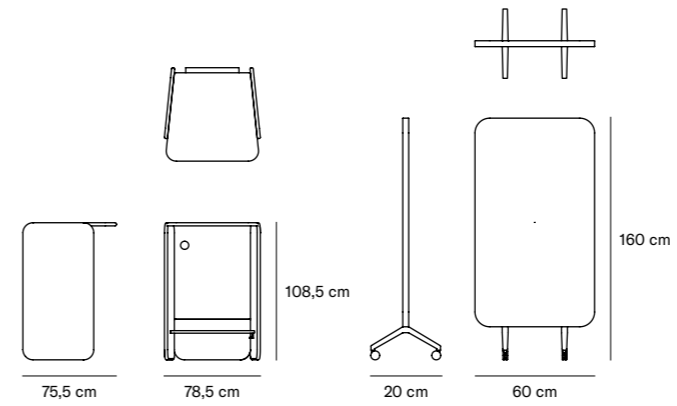

Acoustic

Booth

by Joan Gaspar

BTH-01
NET: 26 kg | GROSS: 35 kg

BTH-01-P
NET: 15 kg | GROSS: 20 kg

BTH-01 Acoustic wall cabin	1.780,00 €	1.780,00 €	1.780,00 €
BTH-01-P Magnetic whiteboard with sound-absorbing back side	1.689,00 €	1.689,00 €	1.689,00 €

*Custom finish under request.