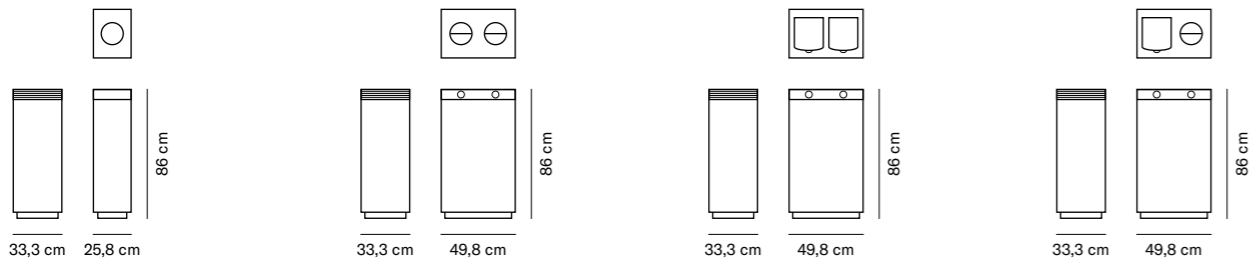

Iconic Ciclo

by Gemma Bernal & Ramón Isern