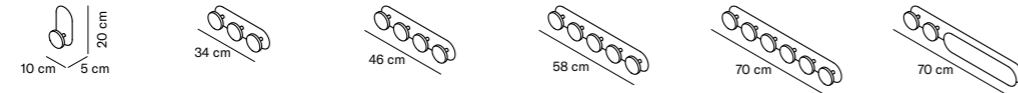

Wall-mounted →

VES-M-01
NET: 1 kg | GROSS: 1 kg

VES-M-03
NET: 2 kg | GROSS: 2 kg

VES-M-04
NET: 3 kg | GROSS: 3 kg

VES-M-05
NET: 4 kg | GROSS: 4 kg

VES-M-06
NET: 5 kg | GROSS: 5 kg

VES-MR-02
NET: 7 kg | GROSS: 8 kg