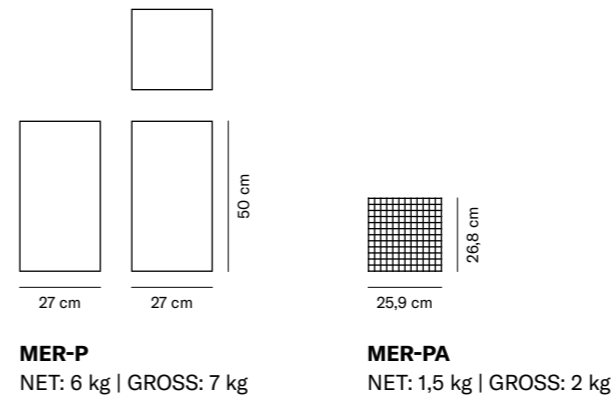

Mercuri

by Grup Bonamusa

MER-P
NET: 6 kg | GROSS: 7 kg

MER-PA
NET: 1,5 kg | GROSS: 2 kg

MER-P Umbrella stand	120,83 €	120,83 €	170,78 €
MER-PA Grille accessory	--	--	65,87 €

*Custom finish under request.