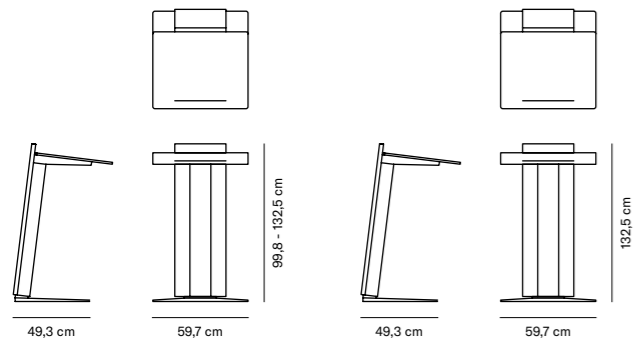

# Lecterns

54

Levo

by Mario Ruiz

55

Speak

by Roger Vancells

**LEV-01**  
NET: 47,5 kg | GROSS: 48,5 kg