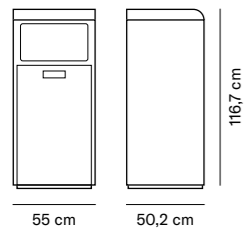

XAN-01
Capacity: 200 L
NET: 37 kg | GROSS: 40 kg

AN-RAL 7016

XAN-01 Front hole and hinged lid	1.849,00 €

---

*Custom finish under request.

Accessories

XAN-CUB Galvanised inner bucket	282,00 €

Vinyl Options (price on request)

Paper

Plastic

Glass

Waste

Organic

Toner

Cans

Batteries

Custom

Hangers and umbrella stands

30	Branca	by Jordi Blasi
31	Elástica	by Nahtrang
32	Gefi3n	by Studio Vilagrasa & Pol Cunillera
33	H-3000	by Grup Bonamusa
34	Kit	by Nahtrang
35	Mercuri	by Grup Bonamusa
36	Nuda	by Antoni Arola & Jordi Tamayo
36	Prat	by Ricardo Bofill Taller de Arquitectura
37	Rama	by Josep Llusca
38	Vesta	by Studio Vilagrasa & Pol Cunillera