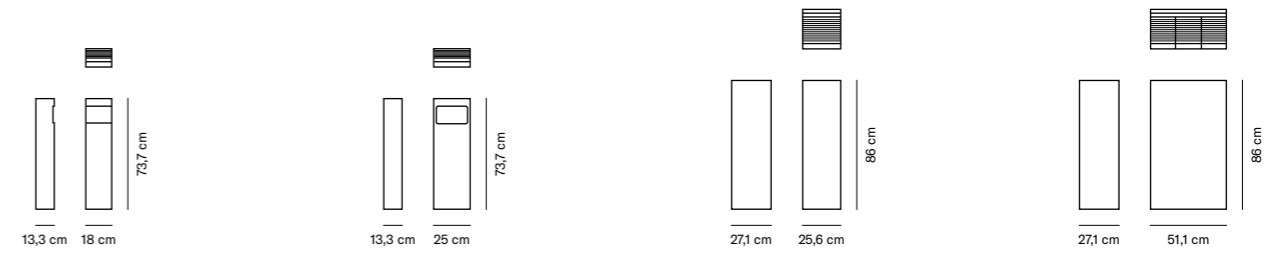

Mercuri

by Grup Bonamusa