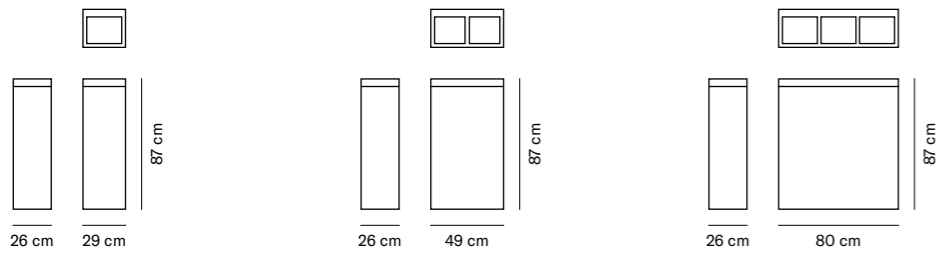

# Pandora

by Studio Vilagrassa

**PN-01 / PN-01-IN**  
Capacity: 60 L  
NET: 10 kg | GROSS: 11 kg

**PN-02 / PN-02-IN**  
Capacity: 100 L  
NET: 15 kg | GROSS: 16 kg

**PN-03 / PN-03-IN**  
Capacity: 165 L  
NET: 21 kg | GROSS: 22 kg