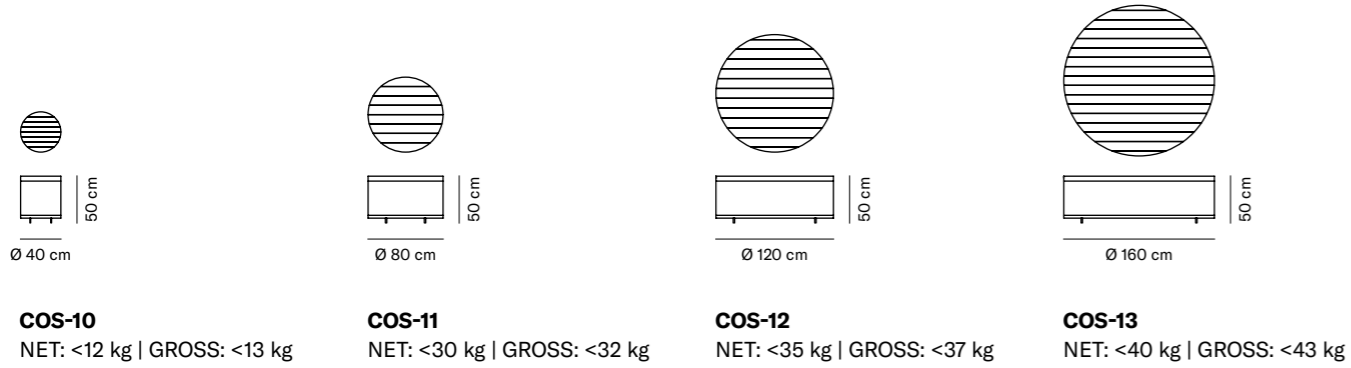

Benches

Finishes

Planters

Finishes

*Ask our sales department for prices: vilagrasa@vilagrasa.com