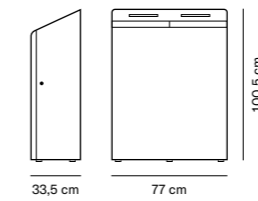

Check

by Roger Vancells

CHE-01
Capacity: 100 L
NET: 30 kg | GROSS: 31 kg

CHE-02
Capacity: 180 L
NET: 40 kg | GROSS: 41 kg