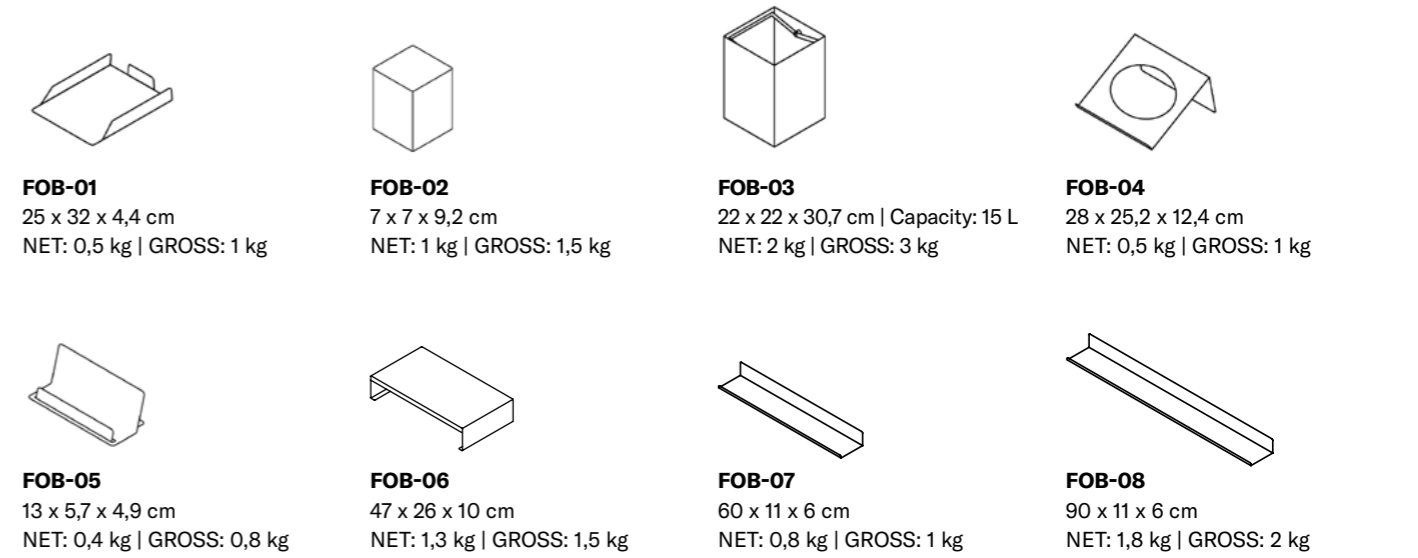

Fobos

by Studio Vilagrassa