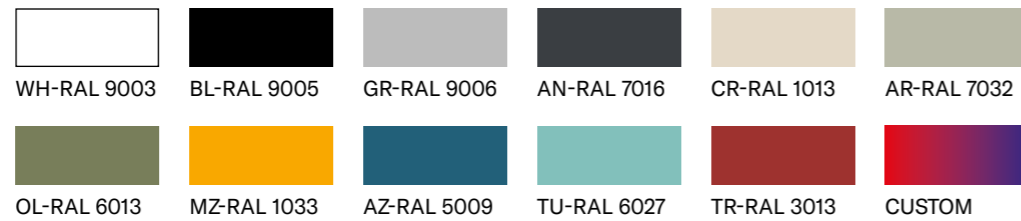

*RAL finishes →

H-3000
NET: 16 kg | GROSS: 17 kg

BL-RAL 9005
+ AISI

H-3000
Free-standing coat rack with 6 hangers

703,30 €

*Custom finish under request.