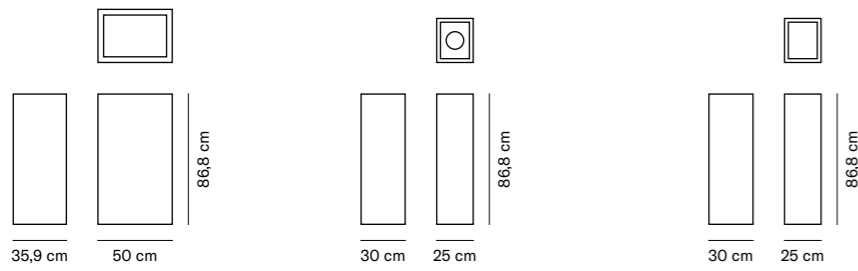

Tavula

by Q Design

TAV-01
Capacity: 135 L
NET: 20,7 kg | GROSS: 22 kg

TAV-02
Capacity: 67 L
NET: 14,5 kg | GROSS: 15 kg

TAV-03
Capacity: 67 L
NET: 14,5 kg | GROSS: 15 kg

TAV-01 Large rectangular hole	540,00 €
TAV-02 Round hole	449,40 €
TAV-03 Small rectangular hole	449,40 €

*Custom finish under request.

Accessories

TAV-C50 50 L bucket	176,00 €
TAV-C100 100 L bucket	207,60 €