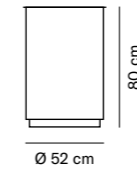

NEP-13
Capacity: 90 L
NET: 30 kg | GROSS: 31 kg