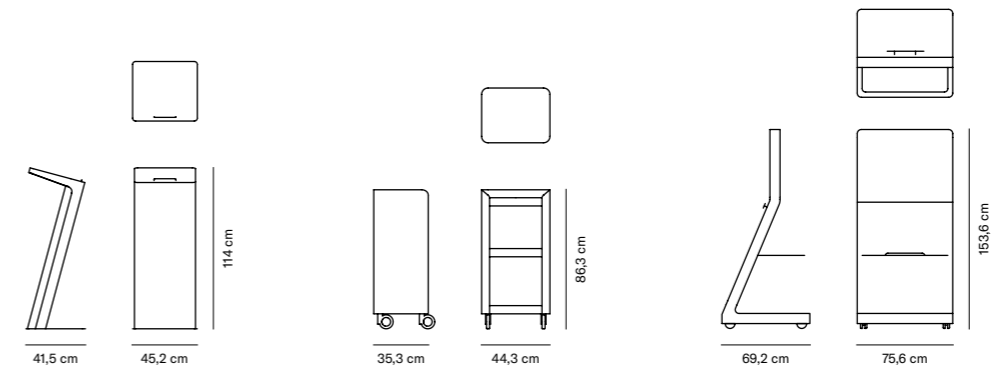

SPK-01
NET: 21 kg | GROSS: 23 kg

SPK-02
NET: 17 kg | GROSS: 18 kg

SPK-03-TV
NET: 54 kg | GROSS: 57 kg

WH-RAL 9003
+AN-RAL 7016

SPK-01 Fixed lectern	870,69 €
SPK-02 Trolley	500,00 €
SPK-03-TV TV support	2.952,59 €
SPK-01-M1 Integrated lectern with microphone	1.234,52 €
SPK-01-M2 Integrated lectern with 2 microphones	1.610,89 €
SPK-01-L1 Integrated lectern with LED light	1.131,49 €
SPK-01-L2 Integrated lectern with 2 LED lights	1.390,87 €
SPK-01-LM Integrated lectern with microphone and LED light	1.507,87 €
SPK-01-HDMI Integrated lectern with HDMI	1.135,27 €
SPK-01-M1-HDMI Integrated lectern with microphone and HDMI	1.511,64 €
SPK-01-L1-HDMI Integrated lectern with LED light and HDMI	1.363,65 €
SPK-01-M1-L1-HDMI Integrated lectern with microphone, LED light and HDMI	1.652,95 €

*Custom finish under request.

Accessories

SPK-03-M Microphone	523,00 €
SPK-03-L LED light	456,00 €
SPK-03-HDMI HDMI, USB, RGB connection	401,00 €