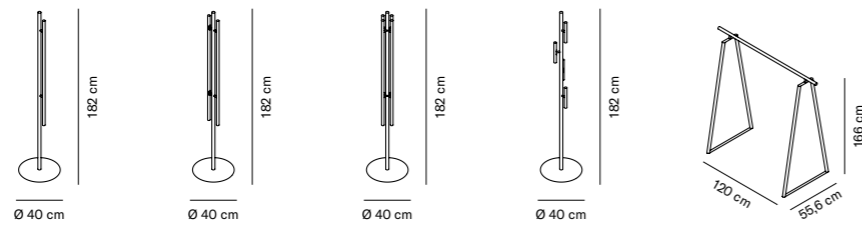

Free-standing →

GEF-01
NET: 10 kg |
GROSS: 11 kg

GEF-02
NET: 11 kg |
GROSS: 12 kg

GEF-04
NET: 13 kg |
GROSS: 14 kg

GEF-04-S
NET: 10 kg |
GROSS: 11 kg

GEF-20
NET: 10 kg |
GROSS: 11 kg

Wall-mounted →

GEF-01-M
NET: 2 kg |
GROSS: 3 kg

GEF-02-M
NET: 4 kg |
GROSS: 5 kg

OAK + RAL*

GEF-01 Free-standing coat rack with 1 hanger	456,00 €
GEF-02 Free-standing coat rack with 2 hangers	678,00 €
GEF-04 Free-standing coat rack with 4 hangers	1.100,00 €
GEF-04-S Small coat rack with 4 hangers	543,00 €
GEF-20 Coat rack	544,50 €
GEF-01-M Wall-mounted coat rack with 1 hanger	94,00 €
GEF-02-M Wall-mounted coat rack with 2 hangers	234,50 €