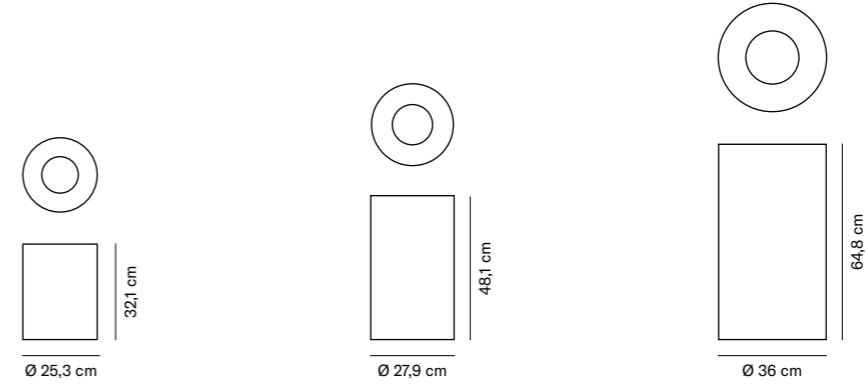

Vinyl Options (price on request)