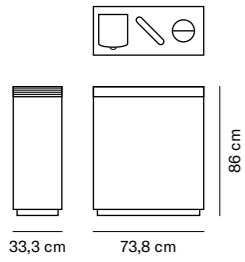

# Iconic Ciclo

by Gemma Bernal & Ramón Isern

- ICL-01**  
Capacity: 60 L  
NET: 13 kg | GROSS: 14 kg
- ICL-02-R**  
Capacity: 118 L  
NET: 18 kg | GROSS: 19 kg
- ICL-02-S**  
Capacity: 118 L  
NET: 18 kg | GROSS: 19 kg
- ICL-02-S-Ce**  
Capacity: 118 L  
NET: 18 kg | GROSS: 19 kg