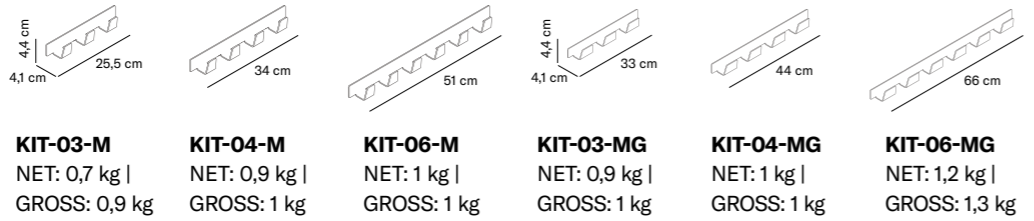

Wall-mounted →

KIT-03-M
NET: 0,7 kg | GROSS: 0,9 kg

KIT-04-M
NET: 0,9 kg | GROSS: 1 kg

KIT-06-M
NET: 1 kg | GROSS: 1 kg

KIT-03-MG
NET: 0,9 kg | GROSS: 1 kg

KIT-04-MG
NET: 1 kg | GROSS: 1 kg

KIT-06-MG
NET: 1,2 kg | GROSS: 1,3 kg

KIT-P Umbrella stand	--	231,94 €
KIT-06 Free-standing coat rack with 6 hangers	--	264,10 €
KIT-01P Umbrella ring accessory	--	53,00 €
KIT-01 1-arm coat rack	--	1.073,45 €
KIT-02 2-arm coat rack	--	1.476,15 €
KIT-03-M Wall-mounted coat rack with 3 hangers	--	31,43 €
KIT-04-M Wall-mounted coat rack with 4 hangers	--	33,43 €
KIT-06-M Wall-mounted coat rack with 6 hangers	--	54,69 €
KIT-03-MG Wall-mounted large coat rack with 3 hangers	--	36,12 €
KIT-04-MG Wall-mounted large coat rack with 4 hangers	--	42,08 €
KIT-06-MG Wall-mounted large coat rack with 6 hangers	--	63,16 €
KIT-AN Numbering kit accessory	51,08 €	--
KIT-AP Umbrella kit accessory	--	898,70 €
KIT-API Individual umbrella stand accessory	145,19 €	--
KIT-BS Top tray accessory	--	516,64 €

*Custom finish under request.