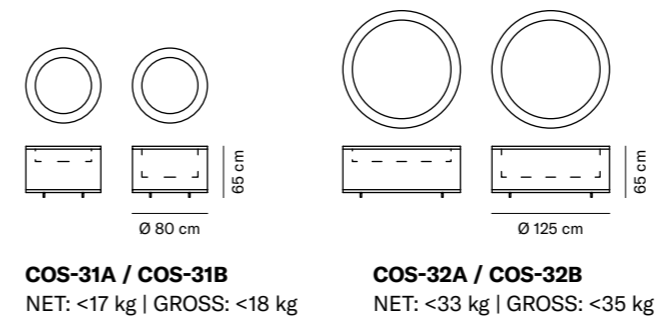

Benches

Finishes

Planters

Finishes

*Ask our sales department for prices: vilagrasa@vilagrasa.com