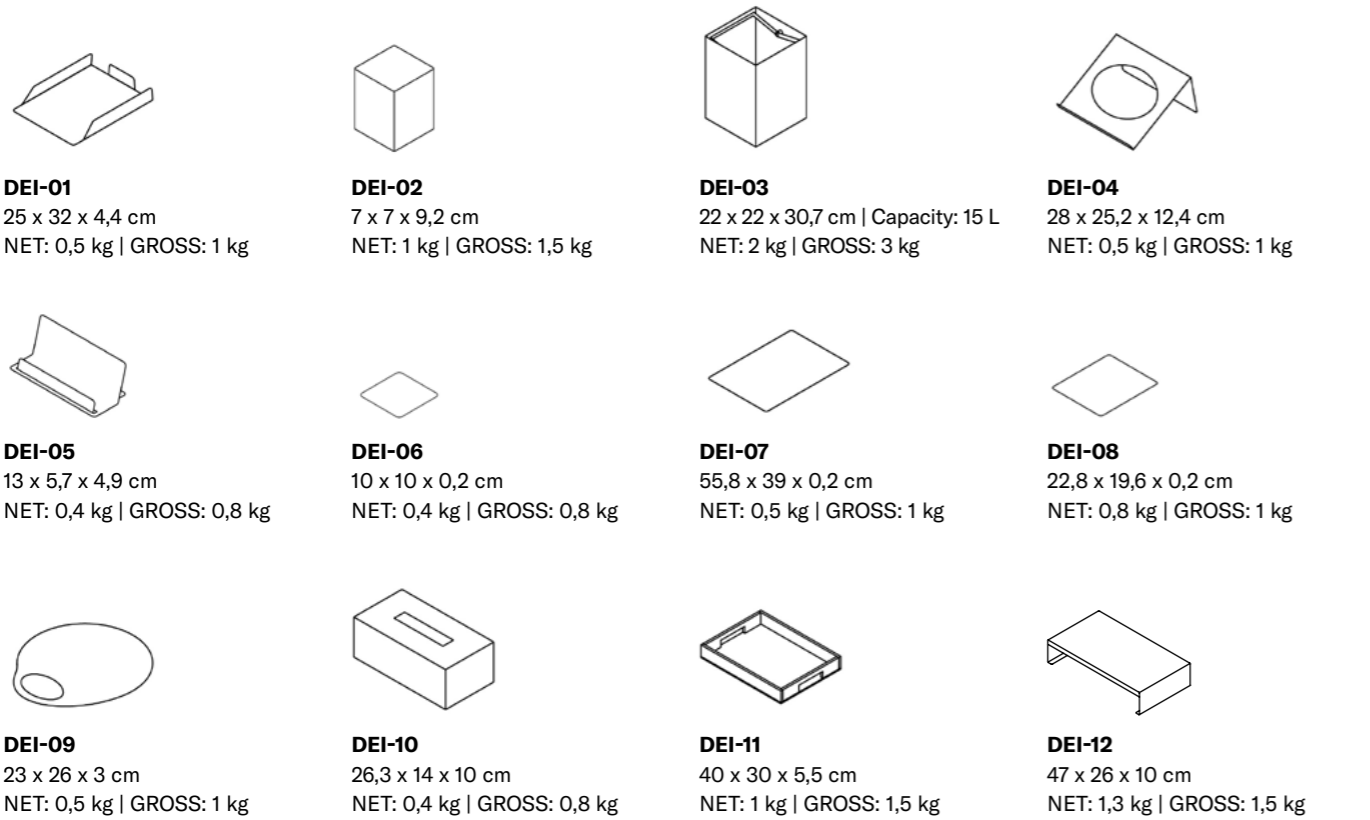

Deimos

by Studio Vilagrassa