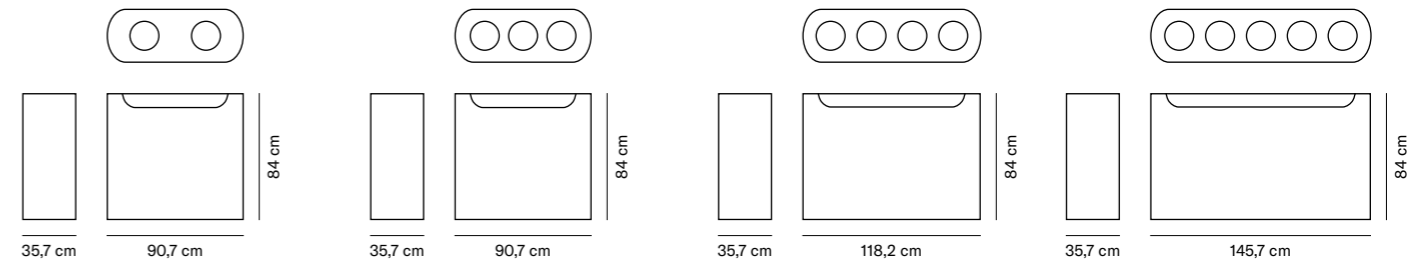

Metis

by Studio Vilagrassa

MET-01-P
Capacity: 64 L
NET: 15 kg | GROSS: 16 kg

MET-02-P
Capacity: 94 L
NET: 21 kg | GROSS: 22 kg

AL

MET-01-P Small waste bin with pedal 451,38 €

MET-02-P Large waste bin with pedal 568,10 €

*Custom finish under request.

Mev

by Studio Vilagrassa