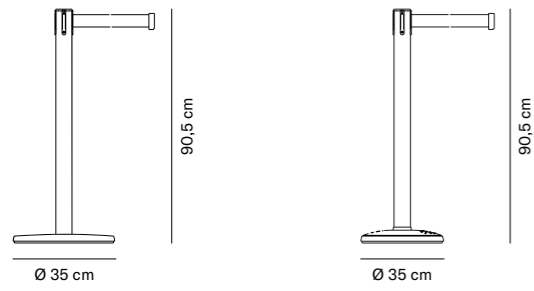

# Signage and wayfinding

42

Cua

by Studio Vilagrasa

43

Index

by Vicent Martínez

**CUA-01**  
NET: 10 kg | GROSS: 11 kg