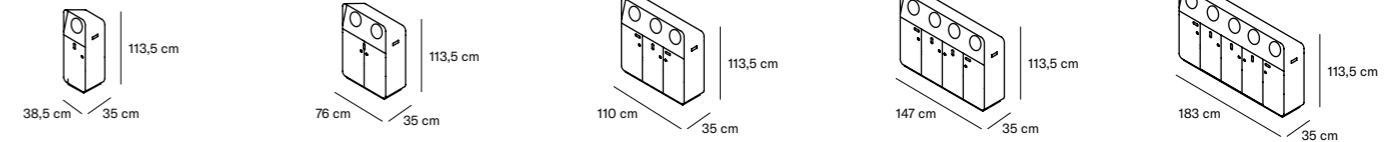

TTN-01-T
Capacity: 90 L
NET: 29 kg | GROSS: 31 kg

TTN-02-T
Capacity: 180 L
NET: 33 kg | GROSS: 36 kg

TTN-03-T
Capacity: 270 L
NET: 40 kg | GROSS: 44 kg

TTN-04-T
Capacity: 360 L
NET: 45 kg | GROSS: 49 kg

TTN-05-T
Capacity: 450 L
NET: 50 kg | GROSS: 55 kg