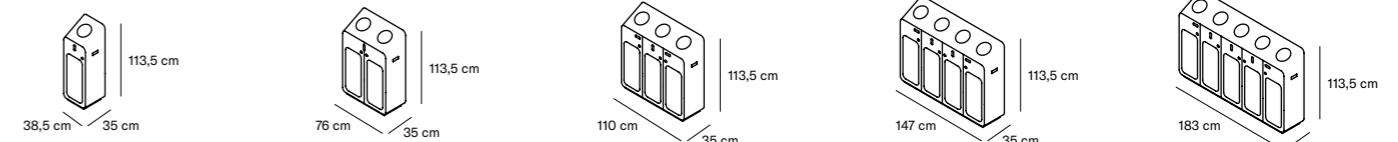

TTN-01-SEG
Capacity: 90 L
NET: 28 kg | GROSS: 30 kg

TTN-02-SEG
Capacity: 180 L
NET: 31 kg | GROSS: 34 kg

TTN-03-SEG
Capacity: 270 L
NET: 39 kg | GROSS: 43 kg

TTN-04-SEG
Capacity: 360 L
NET: 40 kg | GROSS: 44 kg

TTN-05-SEG
Capacity: 450 L
NET: 45 kg | GROSS: 50 kg