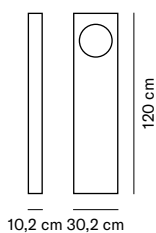

Ash

by 2-0 Disseny

ASH-01-C
NET: 17 kg | GROSS: 18 kg

BL-RAL 9005

ASH-01-C Ashtray	635,00 €

*Custom finish under request.