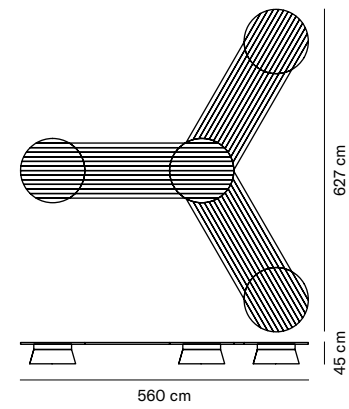

NOR-14-G
NET: 260 kg | GROSS: 300 kg