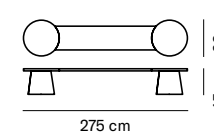

Small benches

NOR-12-P
NET: 75 kg | GROSS: 80 kg