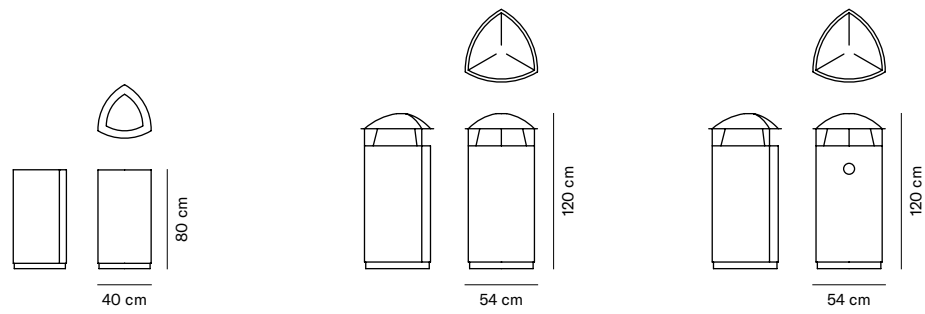

Artria

by TEC Studio

ART-01
Capacity: 50 L
NET: 25 kg | GROSS: 26 kg

ART-01-T
Capacity: 100 L
NET: 33 kg | GROSS: 34 kg

ART-01-T-C
Capacity: 100 L
NET: 34 kg | GROSS: 35 kg

ART-01 1 waste bin	717,03 €	--
ART-01-T 1 waste bin with lid	1.440,60 €	1.759,68 €
ART-01-T-C 1 waste bin with lid and ashtray	1.545,35 €	1.796,20 €