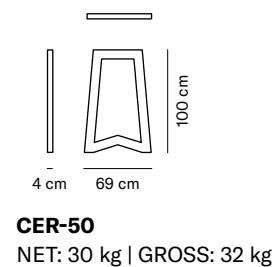

CER-11
NET: <40 kg | GROSS: <43 kg

CER-12
NET: <70 kg | GROSS: <75 kg

CER-13
NET: <85 kg | GROSS: <90 kg

CER-21
NET: 35 kg | GROSS: 36 kg

CER-22
NET: 60 kg | GROSS: 62 kg

CER-23
NET: 80 kg | GROSS: 85 kg

CER-31
NET: <30 kg | GROSS: <32 kg

CER-32
NET: <35 kg | GROSS: <37 kg

CER-33
NET: <40 kg | GROSS: <43 kg

CER-41
NET: <30 kg | GROSS: <32 kg

CER-42
NET: <35 kg | GROSS: <37 kg

CER-43
NET: <40 kg | GROSS: <43 kg

CER-50
NET: 30 kg | GROSS: 32 kg

	RAL*	RAL + WOOD**	RAL + GW***
CER-11 Small outdoor bench	755,78 €	995,44 €	834,34 €
CER-12 Medium outdoor bench	981,94 €	1.153,61 €	1.000,99 €
CER-13 Large outdoor bench	1.110,00 €	1.200,00 €	1.190,00 €
CER-21 Small outdoor planter	836,51 €	--	--
CER-22 Medium outdoor planter	1.218,53 €	--	--
CER-23 Large outdoor planter	1.605,00 €	--	--
CER-31 High-small outdoor railing	275,62 €	300,98 €	275,62 €
CER-32 High-medium outdoor railing	337,34 €	352,65 €	334,47 €
CER-33 High-large outdoor railing	460,32 €	459,84 €	440,70 €
CER-41 Low-small outdoor railing	167,00 €	192,36 €	167,00 €
CER-42 Low-medium outdoor railing	248,34 €	263,65 €	245,47 €
CER-43 Low-large outdoor railing	302,89 €	302,41 €	302,41 €
CER-50 Outdoor bicycle parking	197,14 €	--	--