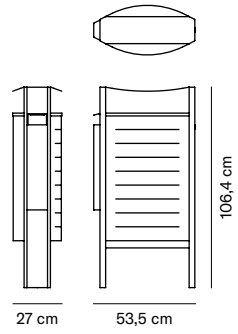

OPL-02
Capacity: 50 L
NET: 34 kg | GROSS: 35 kg

AN-RAL 7016

OPL-02
1 waste bin with ashtray 1.100,00 €

*Custom finish under request.

Accessories

OPL-10
Floor anchoring 24,50 €

Vinyl Options (price on request)