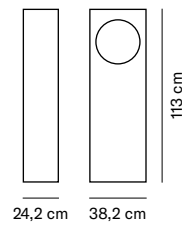

ASH-01
Capacity: 64 L
NET: 17 kg | GROSS: 18 kg

ASH-01 1 waste bin	1.098,72 €
------------------------------	------------

*Custom finish under request.

Vinyl Options (price on request)

Bilbao

by Studio Vilagrassa