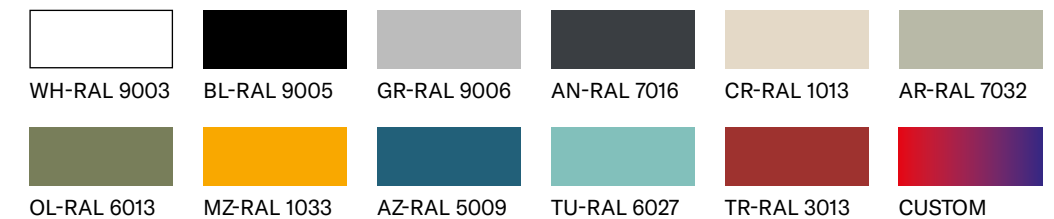

Planters

	RAL*
COS-21A Interior small planter with high bucket	2.211,66 €
COS-21A-X Outdoor small planter with high bucket	2.478,42 €
COS-21B Interior small planter with low bucket	2.112,66 €
COS-21B-X Outdoor small planter with low bucket	2.371,86 €
COS-22A Interior medium planter with high bucket	3.287,79 €
COS-22A-X Outdoor medium planter with high bucket	3.339,05 €
COS-22B Interior medium planter with low bucket	3.088,80 €
COS-22B-X Outdoor medium planter with low bucket	3.236,13 €
COS-23A Interior large planter with high bucket	4.488,66 €
COS-23A-X Outdoor large planter with high bucket	4.513,99 €
COS-23B Interior large planter with low bucket	4.277,79 €
COS-23B-X Outdoor large planter with low bucket	4.411,53 €
COS-31A Interior small-high planter with high bucket	2.288,88 €
COS-31A-X Outdoor small-high planter with high bucket	2.554,04 €
COS-31B Interior small-high planter with low bucket	2.123,55 €
COS-31B-X Outdoor small-high planter with low bucket	2.451,58 €
COS-32A Interior medium-high planter with high bucket	3.421,44 €
COS-32A-X Outdoor medium-high planter with high bucket	3.564,47 €
COS-32B Interior medium-high planter with low bucket	3.268,98 €
COS-32B-X Outdoor medium-high planter with low bucket	3.462,01 €

*RAL finishes →

(deployé for inner planters)