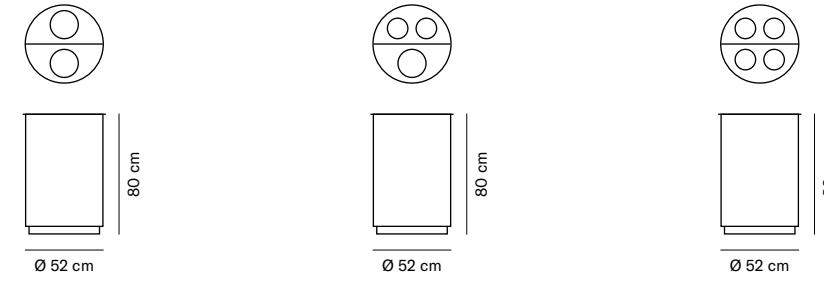

*Custom finish under request.

Neptuno

by Studio Vilagrassa

NEP-12
Capacity: 90 L
NET: 30 kg | GROSS: 31 kg

NEP-13
Capacity: 90 L
NET: 30 kg | GROSS: 31 kg

NEP-14
Capacity: 90 L
NET: 30 kg | GROSS: 31 kg

PERFORATED IRON
+ AN-RAL 7016