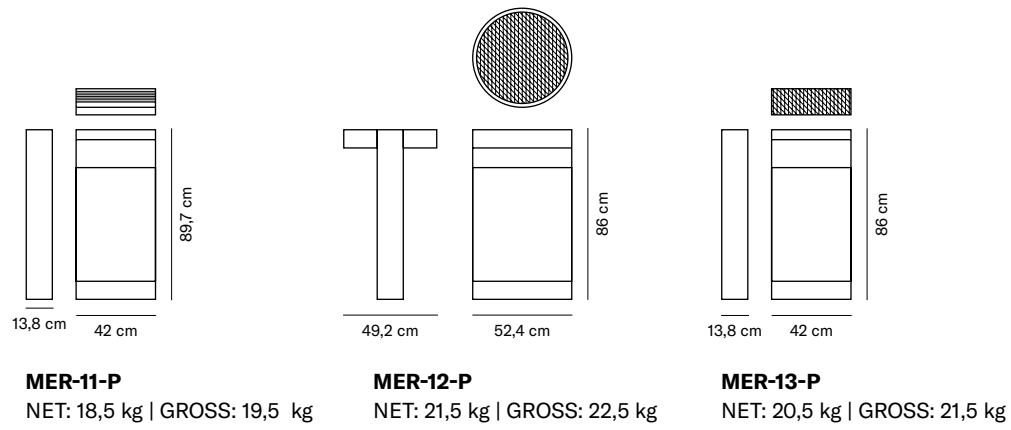

Mercuri

by Grup Bonamusa

GR-RAL 9006
+ AISI

MER-11 Rectangular ashtray	498,23 €
MER-12 Round ashtray with sand	728,00 €
MER-13 Rectangular ashtray with sand	447,83 €
MER-11-P Rectangular ashtray with poster holder	645,50 €
MER-12-P Round ashtray with sand and poster holder	875,50 €
MER-13-P Rectangular ashtray with sand and poster holder	542,85 €

*Custom finish under request.