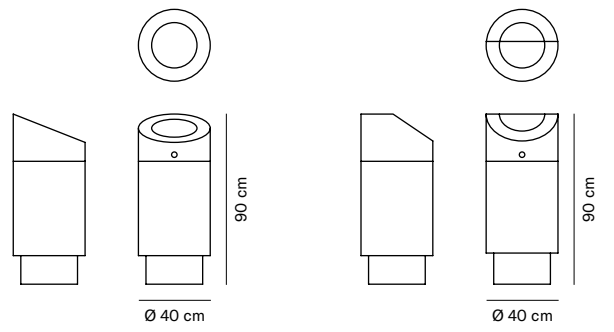

ASH-01
Capacity: 64 L
NET: 17 kg | GROSS: 18 kg

ASH-01 1 waste bin	1.098,72 €
------------------------------	------------

*Custom finish under request.

Vinyl Options (price on request)

Bilbao

by Studio Vilagrassa