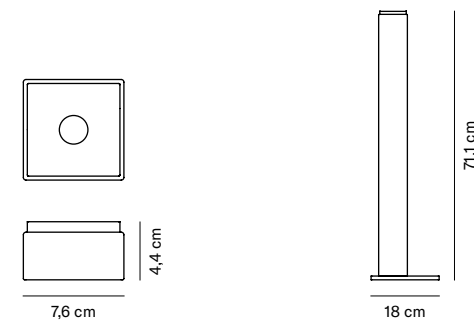

Etna

by Josep Llusca

ETN-1
NET: 0,8 kg | GROSS: 1 kg

ETN-2
NET: 2,5 kg | GROSS: 3 kg