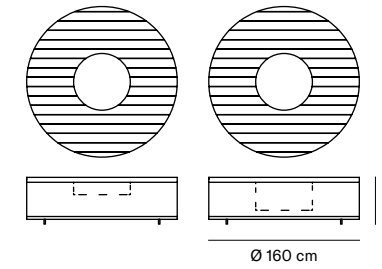

COS-13A / COS-13B
NET: <40 kg | GROSS: <43 kg