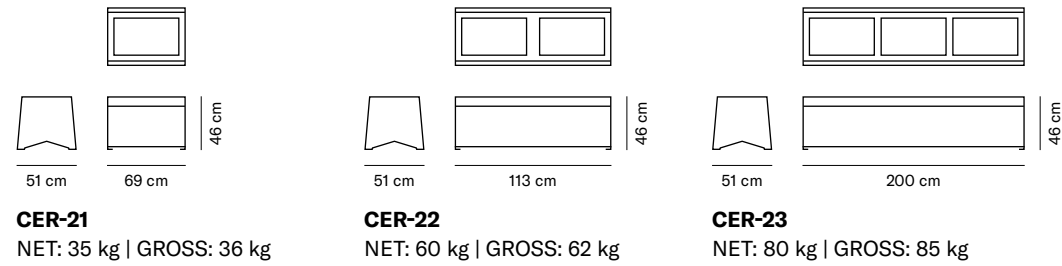

CER-21
NET: 35 kg | GROSS: 36 kg

CER-22
NET: 60 kg | GROSS: 62 kg

CER-23
NET: 80 kg | GROSS: 85 kg