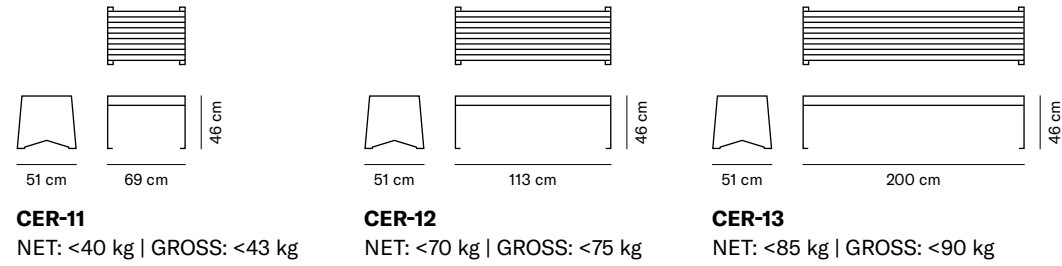

*Custom finish under request.

Titan

by Studio Vilagrasa & Plumartis

TTN-10-C
NET: 6 kg | GROSS: 7 kg

TTN-10-CM
NET: 2 kg | GROSS: 3 kg

Benches and planters

34	Ceres	by Studio Vilagrasa & Pol Cunillera
36	Cetrus	by Sergi Fernández
38	City	by Vicente Soto
39	Cosmos	by Francesc Vilaró
42	Matrix	by Vicente Soto
43	Norma	by Emiliana Design
46	Ronda	by Xavier Solé
47	Vela	by Studio Vilagrasa