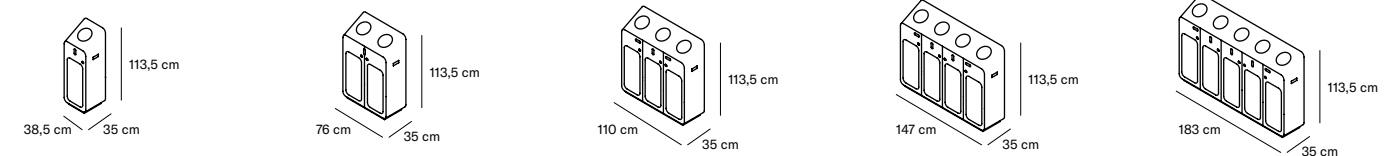

TTN-01-SEG
Capacity: 90 L
NET: 28 kg | GROSS: 30 kg

TTN-02-SEG
Capacity: 180 L
NET: 31 kg | GROSS: 34 kg

TTN-03-SEG
Capacity: 270 L
NET: 39 kg | GROSS: 43 kg

TTN-04-SEG
Capacity: 360 L
NET: 40 kg | GROSS: 44 kg

TTN-05-SEG
Capacity: 450 L
NET: 45 kg | GROSS: 50 kg