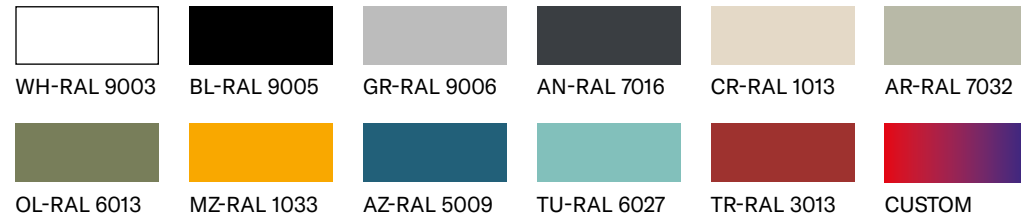

Cosmos

by Francesc Vilaró

COS-01
Capacity: 80 L
NET: <40 kg | GROSS: <43 kg

COS-01-T
Capacity: 80 L
NET: <85 kg | GROSS: <90 kg

COS-03
Capacity: 80 L
NET: <70 kg | GROSS: <75 kg

RAL*

COS-01 Interior bin, 1 waste, no lid	879,00 €
COS-01-X Outdoor bin, 1 waste, no lid	1.042,93 €
COS-01-T Interior bin, 1 waste, with lid	1.276,11 €
COS-01-X-T Outdoor bin, 1 waste, with lid	1.486,89 €
COS-03 Interior bin, 3 wastes, no lid	1.275,98 €
COS-03-X Outdoor bin, 3 wastes, no lid	1.301,75 €

*RAL finishes →

Accessories

COS-CUB Inner bucket	276,04 €

Vinyl Options (price on request)

Drac

by Grup Bonamusa

DRA-01
Capacity: 49 L
NET: 40 kg | GROSS: 41 kg

DRA-01-C
Capacity: 49 L
NET: 40 kg | GROSS: 41 kg

DRA-03
Capacity: 49 L
NET: 34 kg | GROSS: 35 kg

BL-RAL 9005
+ AISI

DRA-01 1 waste bin	1.449,62 €
DRA-01-C 1 waste bin with ashtray	1.538,55 €
DRA-03 3-waste eco recycling bin	853,80 €

*Custom finish under request.

Vinyl Options (price on request)