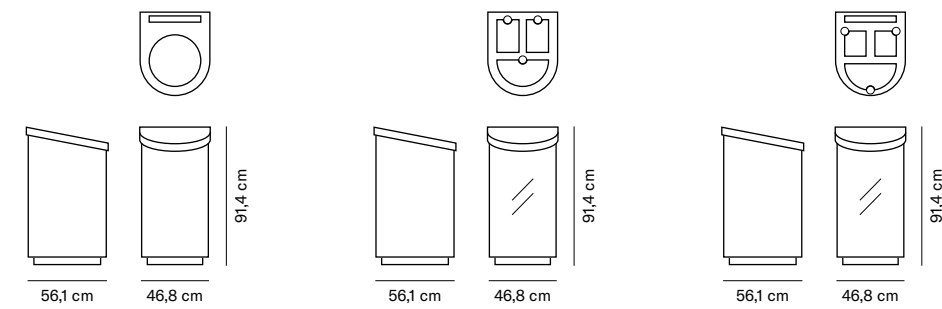

Júpiter

by Studio Vilagrassa