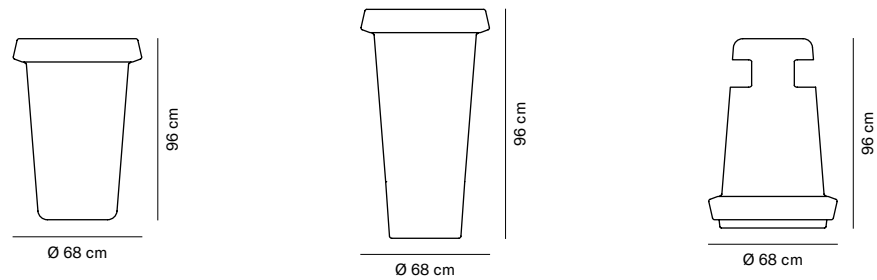

Vinyl Options (price on request)

Giro

by Jordi Blasi

GIR-01

Capacity: 165 L
NET: 8 kg | GROSS: 9 kg

GIR-02

Capacity: 165 L
NET: 11 kg | GROSS: 12 kg

GIR-03