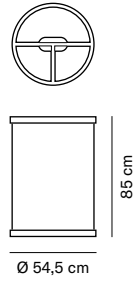

Marte

by Studio Vilagrassa

MAR-03
Capacity: 90 L
NET: 27/43 kg | GROSS: 28/44 kg