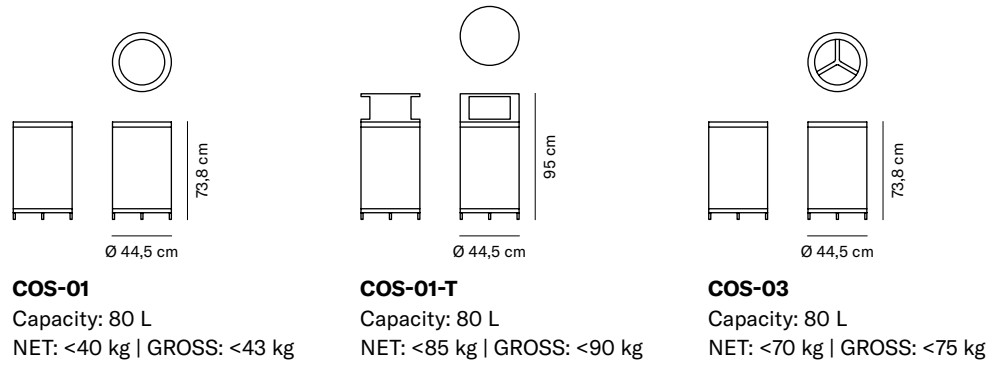

*RAL finishes →

**RAL + Wood →

***RAL + GravityWave® →

Vinyl Options (price on request)

Cosmos

by Francesc Vilaró

COS-01
Capacity: 80 L
NET: <40 kg | GROSS: <43 kg

COS-01-T
Capacity: 80 L
NET: <85 kg | GROSS: <90 kg