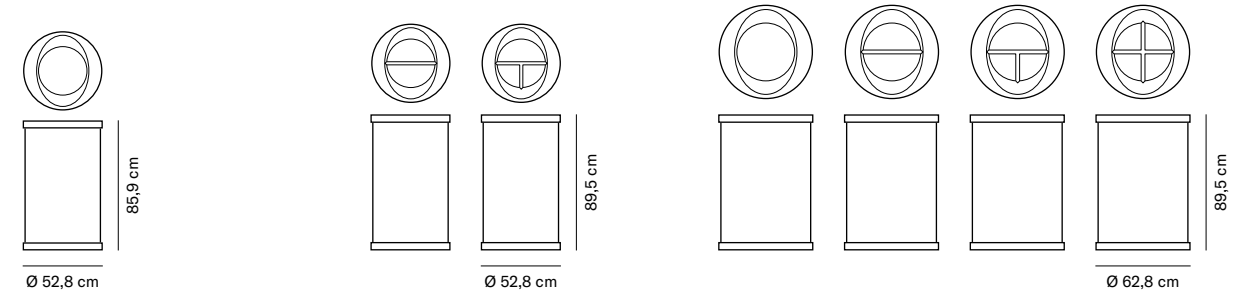

Plutón

by Studio Vilagrassa