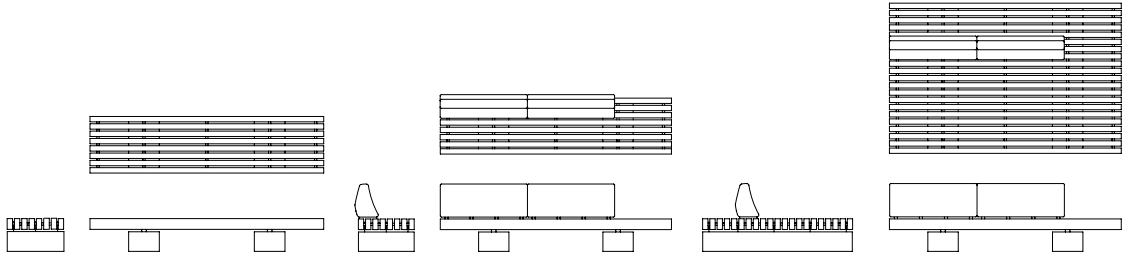

Vela

by Studio Vilagrassa

VEL-01
350 x 73,5 x 44 cm
NET: 484 kg | GROSS: 490 kg

VEL-02
350 x 73,5 x 89,7 cm
NET: 504 kg | GROSS: 510 kg

VEL-03
350 x 200 x 89,7 cm
NET: 890 kg | GROSS: 900 kg

PINE

VEL-01 Small outdoor bench	5.470,99 €
VEL-02 Medium outdoor bench with two backrests	6.631,43 €
VEL-03 Large outdoor bench with two backrests	11.512,59 €

*Custom finish under request.

Accessories

VEL-LL LED light accessory	543,97 €