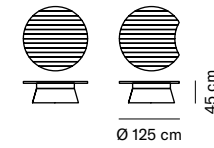

Large benches

NOR-10-G / NOR-11-G
NET: 40 kg | GROSS: 45 kg