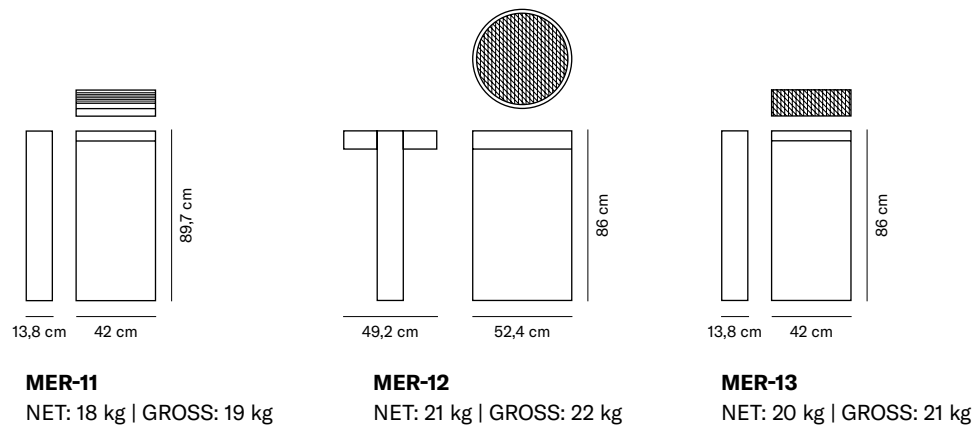

Mercuri

by Grup Bonamusa

GR-RAL 9006
+ AISI

MER-11 Rectangular ashtray	498,23 €
MER-12 Round ashtray with sand	728,00 €
MER-13 Rectangular ashtray with sand	447,83 €
MER-11-P Rectangular ashtray with poster holder	645,50 €
MER-12-P Round ashtray with sand and poster holder	875,50 €
MER-13-P Rectangular ashtray with sand and poster holder	542,85 €

*Custom finish under request.