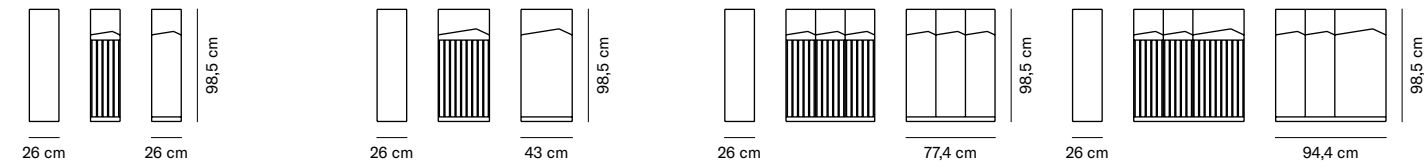

*Custom finish under request.

Accessories

BIL-FIX Floor anchoring	25,00 €
-----------------------------------	---------

Vinyl Options (price on request)

Ceres

by Studio Vilagrassa & Pol Cunillera

CER-01
Capacity: 45 L
NET: <29 kg | GROSS: <30 kg