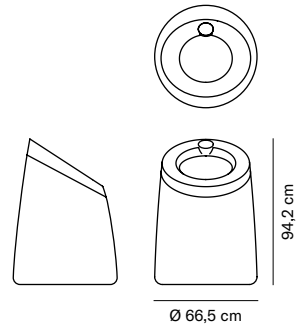

Moai

by Magma Design