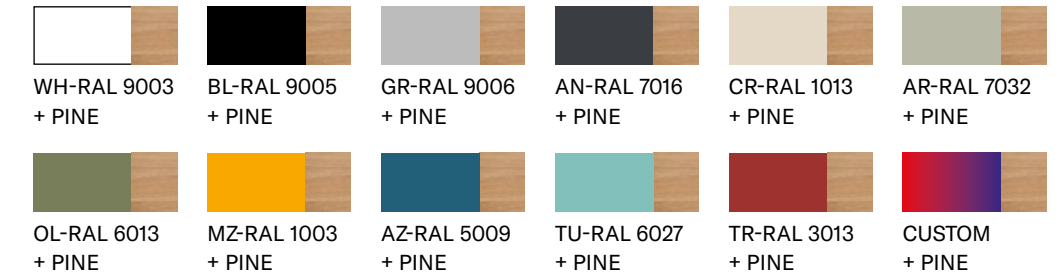

*RAL finishes →

**RAL + Wood →

***RAL + GravityWave® →

Vinyl Options (price on request)

Cosmos

by Francesc Vilaró

COS-01
Capacity: 80 L
NET: <40 kg | GROSS: <43 kg

COS-01-T
Capacity: 80 L
NET: <85 kg | GROSS: <90 kg