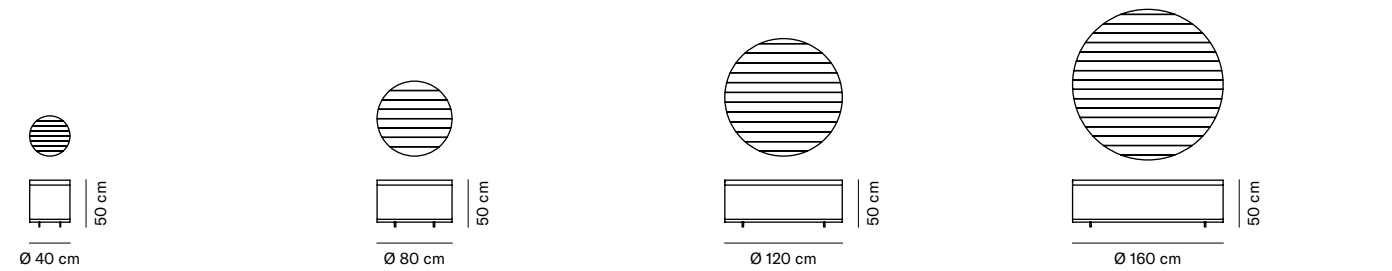

*Custom finish under request.

Accessories

CTY-ANC Floor anchoring	24,48 €
CTY-RR Straight backrest	491,02 €
CTY-RC Curved backrest	589,62 €

Cosmos

by Francesc Vilaró

Benches

COS-10
NET: <12 kg | GROSS: <13 kg