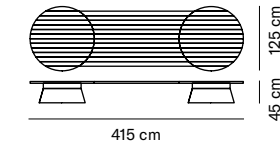

*Custom finish under request.

Accessories

MAT-90 Back cushion	142,21 €
MAT-91 Seat cushion	149,75 €

Norma

by Emiliana Design

Large benches

NOR-10-G / NOR-11-G
NET: 40 kg | GROSS: 45 kg

NOR-12-G
NET: 130 kg | GROSS: 150 kg