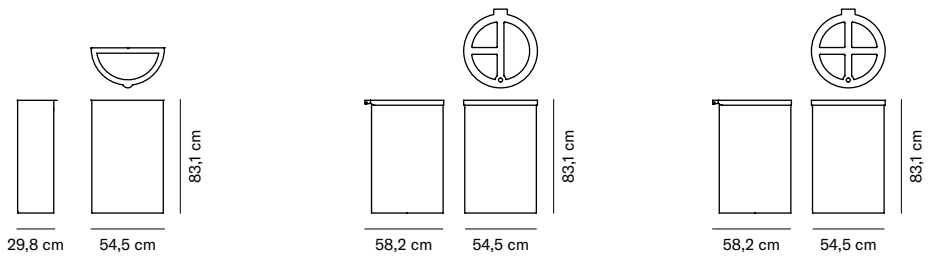

*AISI 316 available under request.
**Custom finish under request.

Vinyl Options (price on request)

Saturno

by Studio Vilagrassa

SAT-10
Capacity: 90 L
NET: 12 kg | GROSS: 13 kg

SAT-03
Capacity: 110 L
NET: 26 kg | GROSS: 27 kg