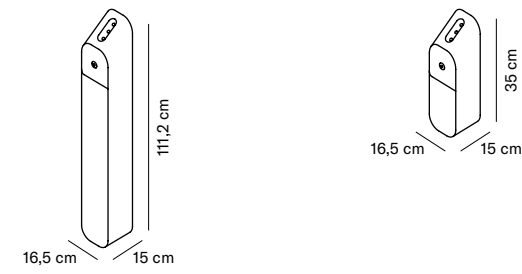

Titan

by Studio Vilagrasa & Plumartis

TTN-10-C
NET: 6 kg | GROSS: 7 kg

TTN-10-CM
NET: 2 kg | GROSS: 3 kg