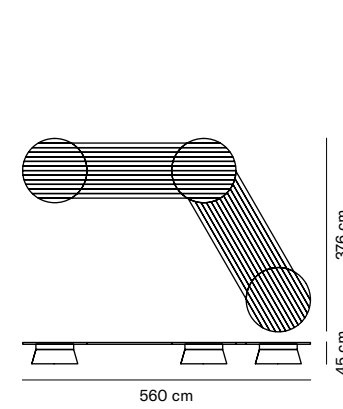

*Custom finish under request.

Accessories

MAT-90 Back cushion	142,21 €
MAT-91 Seat cushion	149,75 €

Norma

by Emiliana Design

Large benches

NOR-10-G / NOR-11-G
NET: 40 kg | GROSS: 45 kg

NOR-12-G
NET: 130 kg | GROSS: 150 kg