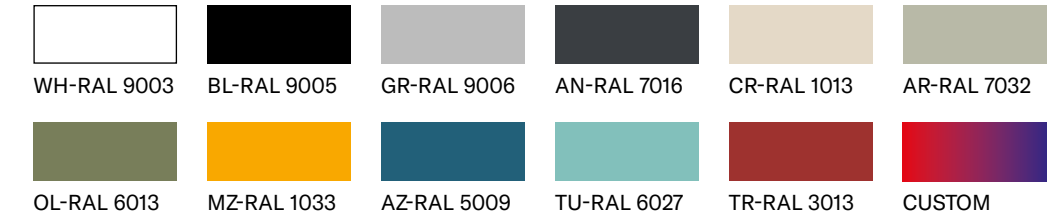

*RAL finishes →