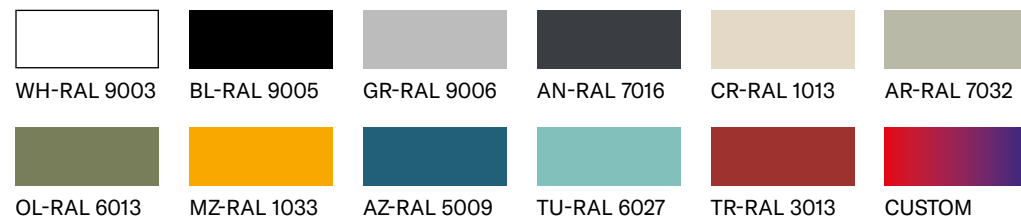

*RAL finishes →

Planters

	RAL*
COS-21A Interior small planter with high bucket	2.211,66 €
COS-21A-X Outdoor small planter with high bucket	2.478,42 €
COS-21B Interior small planter with low bucket	2.112,66 €
COS-21B-X Outdoor small planter with low bucket	2.371,86 €
COS-22A Interior medium planter with high bucket	3.287,79 €
COS-22A-X Outdoor medium planter with high bucket	3.339,05 €
COS-22B Interior medium planter with low bucket	3.088,80 €
COS-22B-X Outdoor medium planter with low bucket	3.236,13 €
COS-23A Interior large planter with high bucket	4.488,66 €
COS-23A-X Outdoor large planter with high bucket	4.513,99 €
COS-23B Interior large planter with low bucket	4.277,79 €
COS-23B-X Outdoor large planter with low bucket	4.411,53 €
COS-31A Interior small-high planter with high bucket	2.288,88 €
COS-31A-X Outdoor small-high planter with high bucket	2.554,04 €
COS-31B Interior small-high planter with low bucket	2.123,55 €
COS-31B-X Outdoor small-high planter with low bucket	2.451,58 €
COS-32A Interior medium-high planter with high bucket	3.421,44 €
COS-32A-X Outdoor medium-high planter with high bucket	3.564,47 €
COS-32B Interior medium-high planter with low bucket	3.268,98 €
COS-32B-X Outdoor medium-high planter with low bucket	3.462,01 €