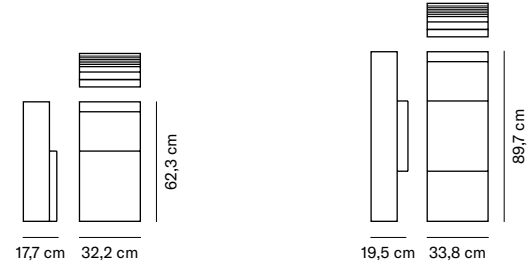

Mercuri

by Grup Bonamusa