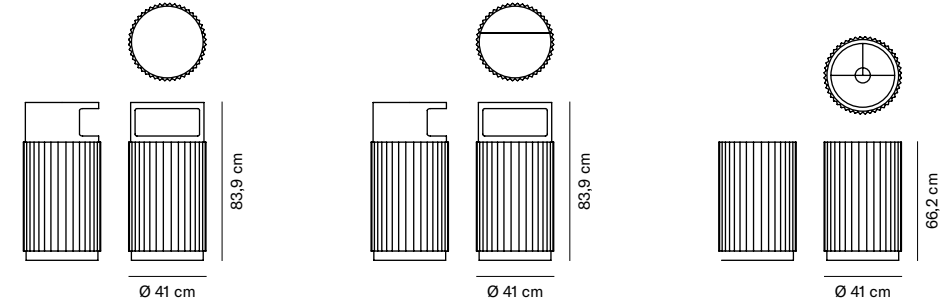

*RAL finishes →

Accessories

COS-CUB Inner bucket	276,04 €
--------------------------------	----------

Vinyl Options (price on request)

Drac

by Grup Bonamusa

DRA-01
Capacity: 49 L
NET: 40 kg | GROSS: 41 kg

DRA-01-C
Capacity: 49 L
NET: 40 kg | GROSS: 41 kg